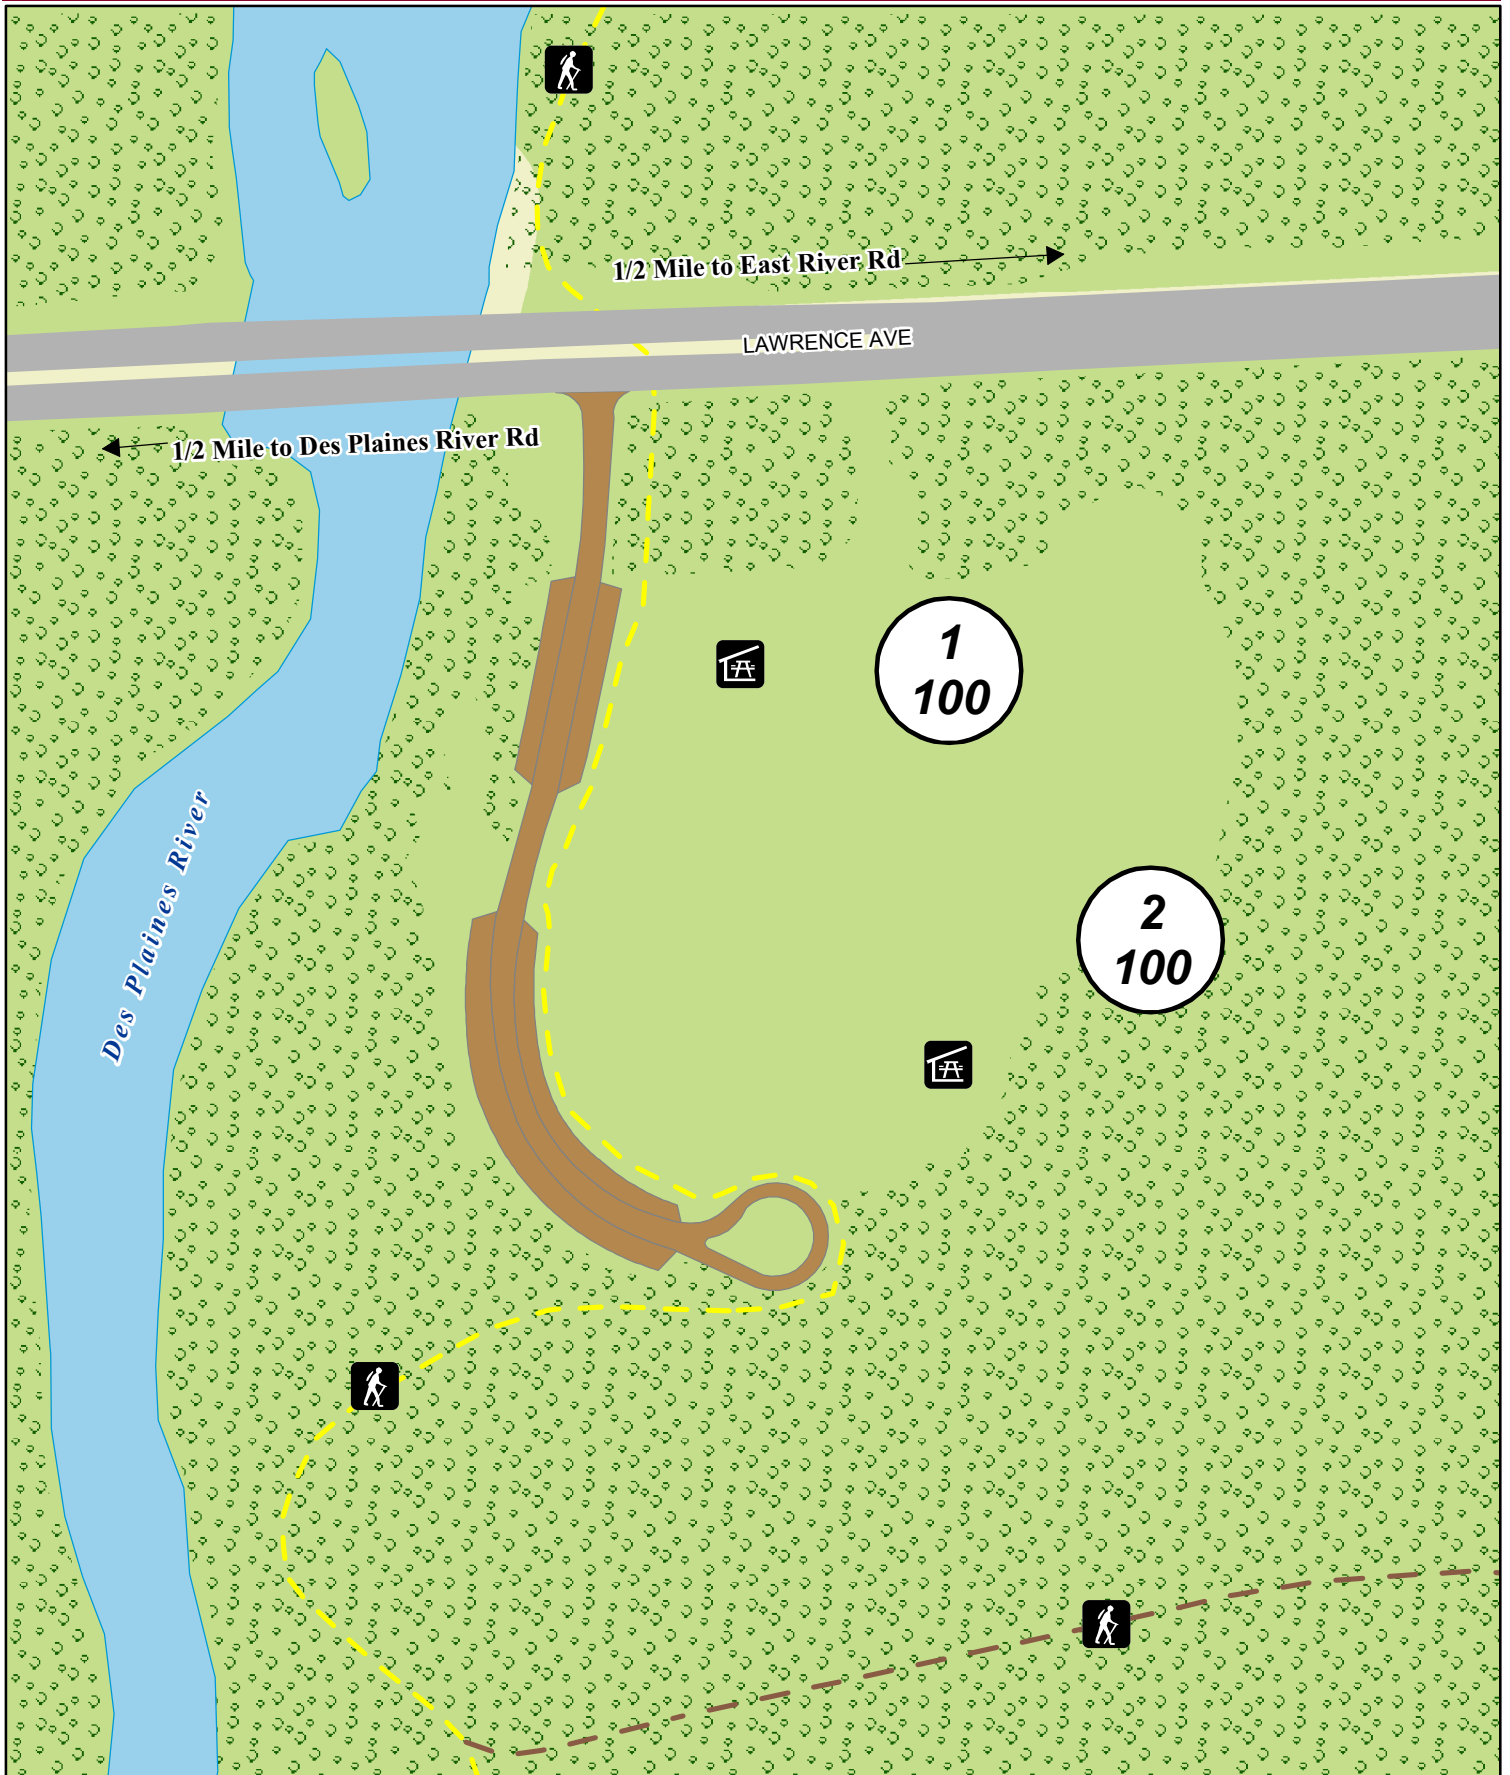

Picnic
Groves

ROBINSON WOODS SOUTH

INDIAN BOUNDARY DIVISION

1/2 Mile to East River Rd

LAWRENCE AVE

1/2 Mile to Des Plaines River Rd

Des Plaines River

1
100

2
100

1
000
Grove Number
Capacity

Shelter

Unpaved Trail

Trees

Parking

NORTH
Rev. 1-2005

0 50 100 200 Feet