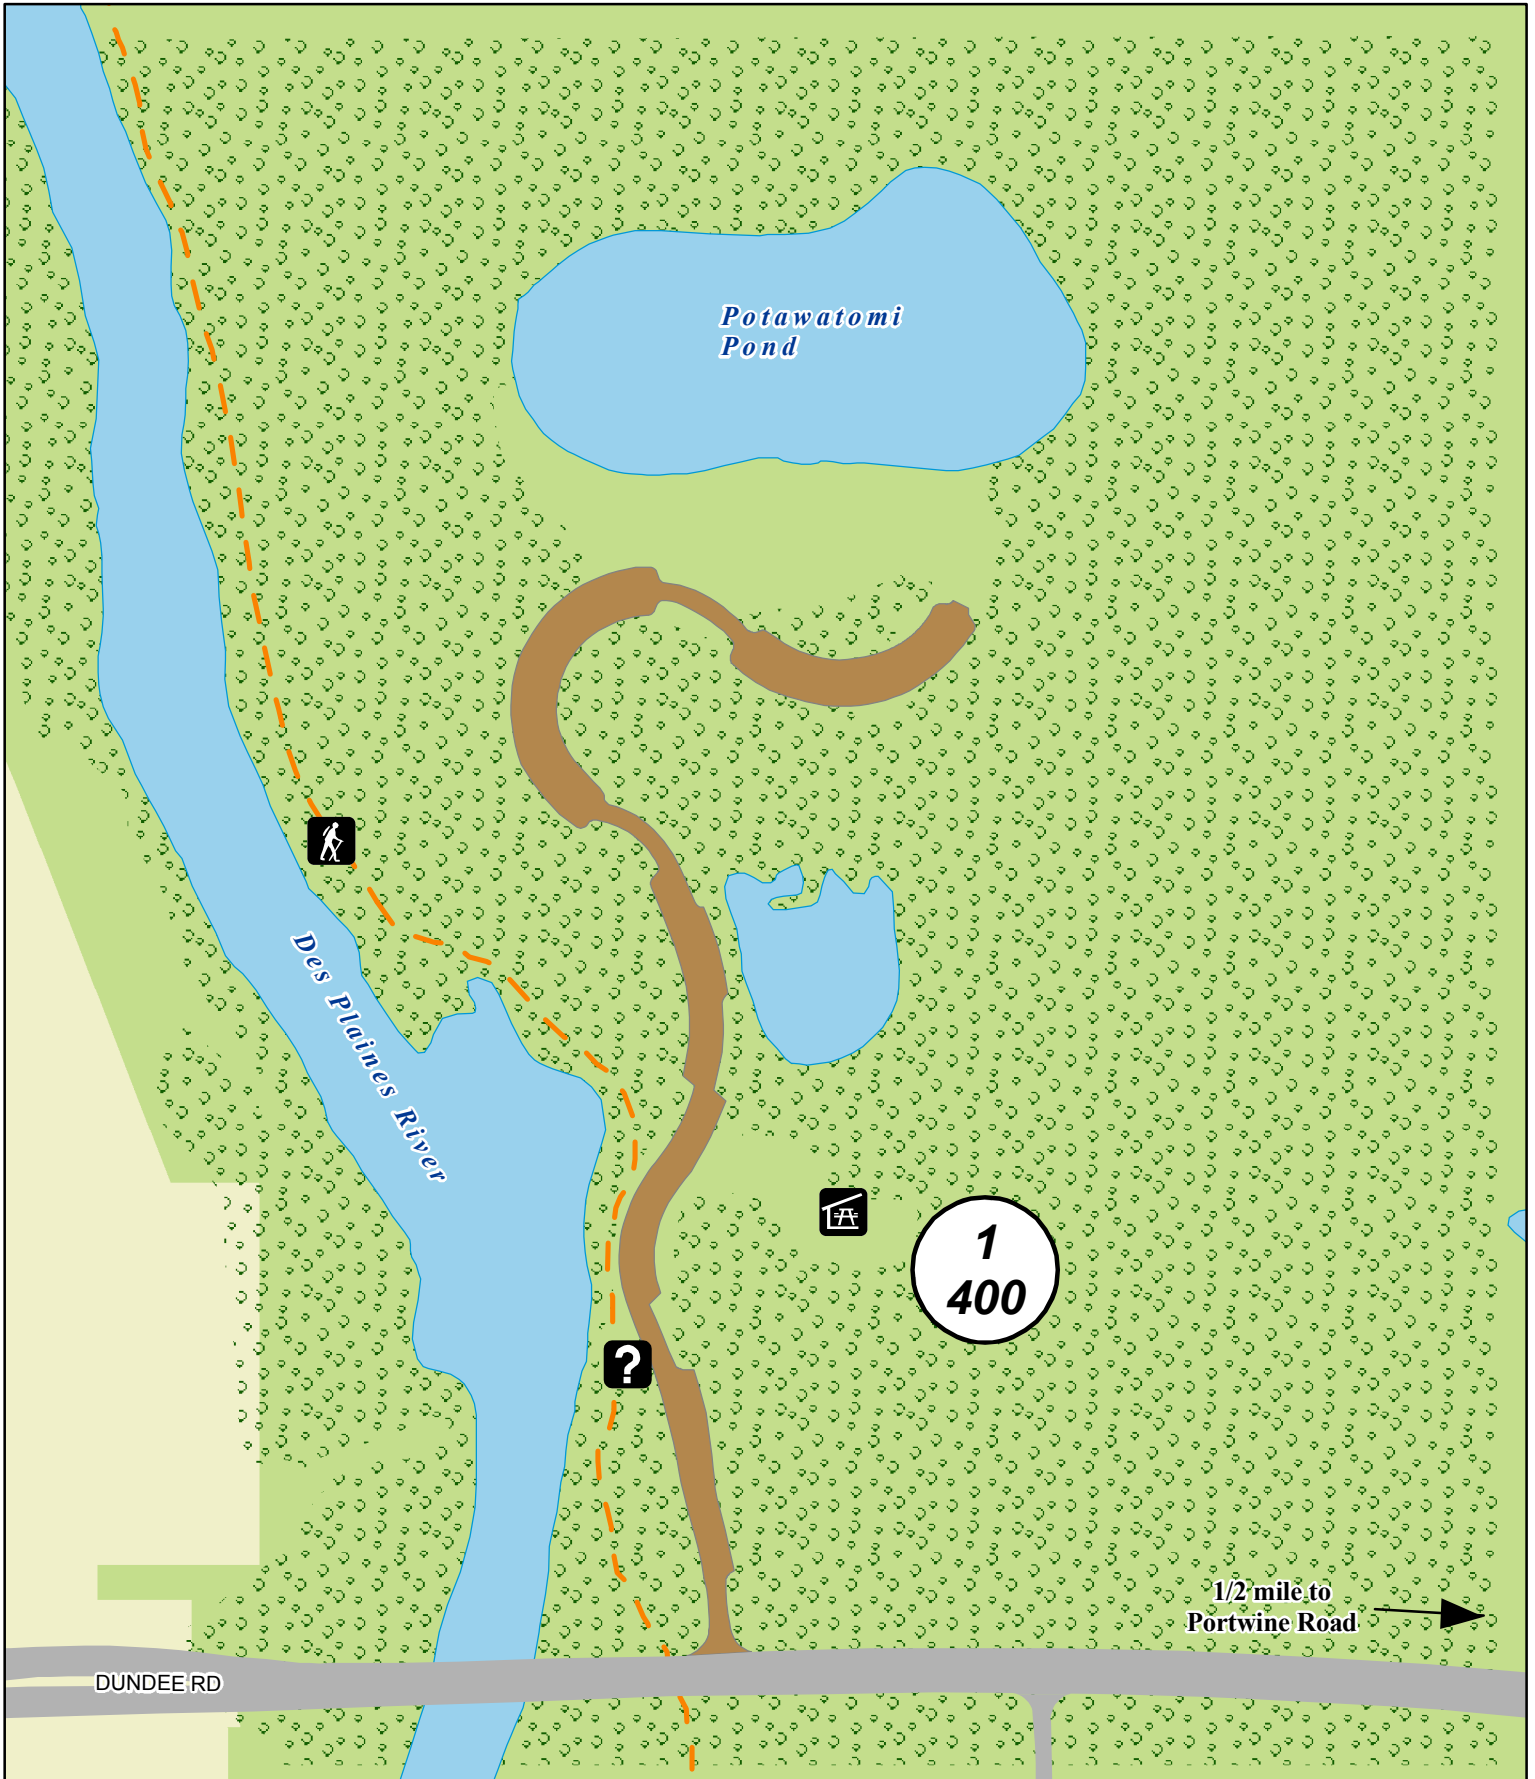

Picnic Groves

# POTAWATOMI WOODS

DES PLAINES DIVISION

0 50 100 200 Feet

1 - Grove Number  
000 - Capacity

? Information

Shelter

Parking

Unpaved Trail