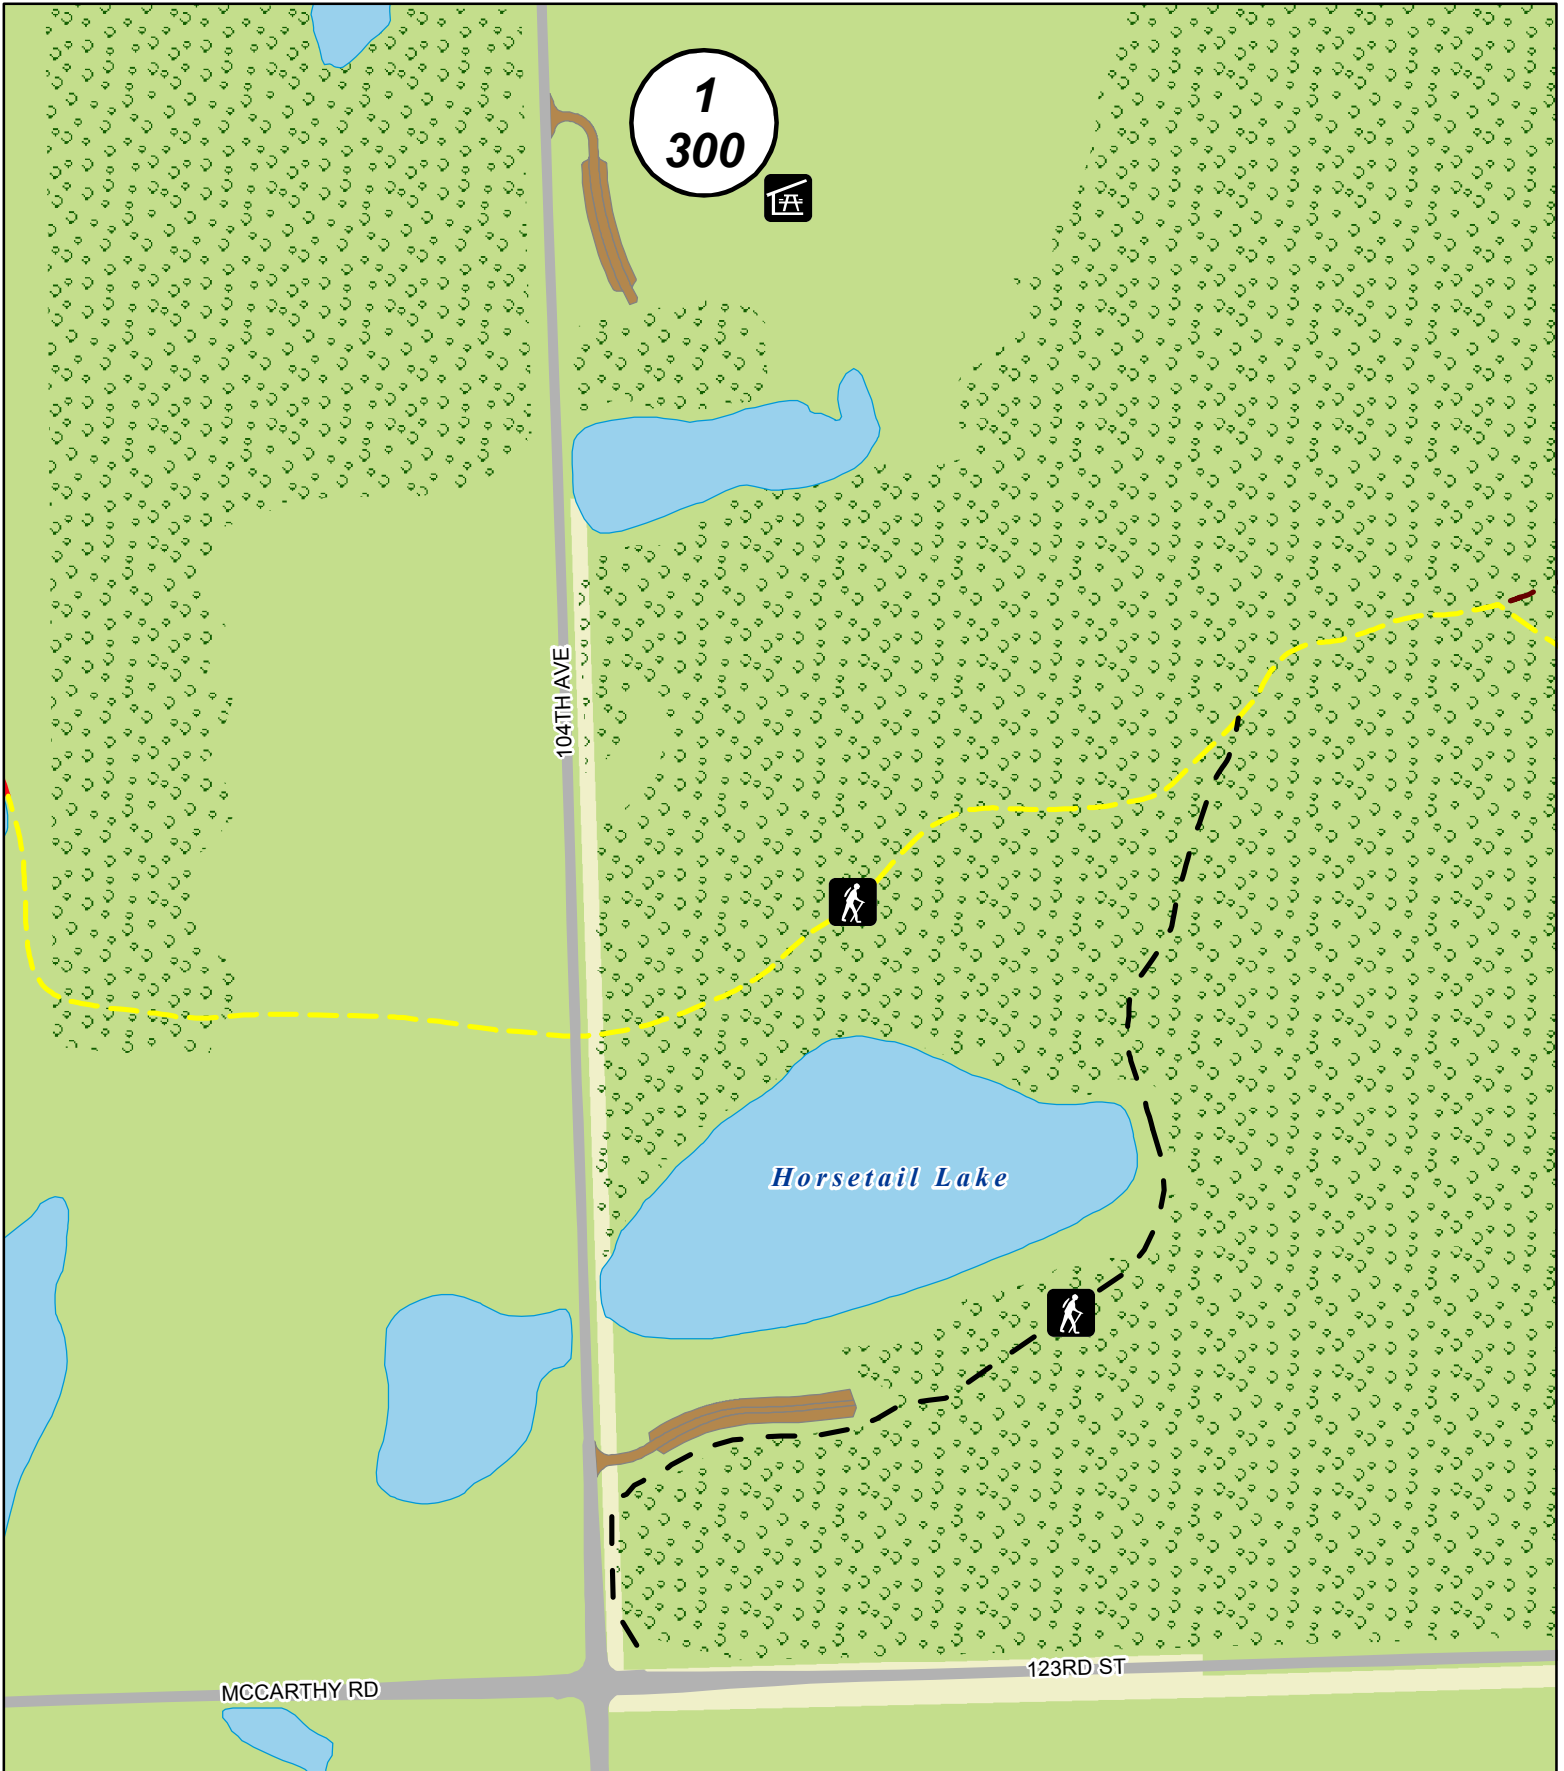

Picnic Groves

CHERRY HILL WOODS

SAG VALLEY DIVISION

1
300

104TH AVE

Horsetail Lake

MCCARTHY RD

123RD ST

0 100 200 400 Feet

1 — Grove Number
000 — Capacity

Unpaved Trail
 Shelter

Trees
 Parking