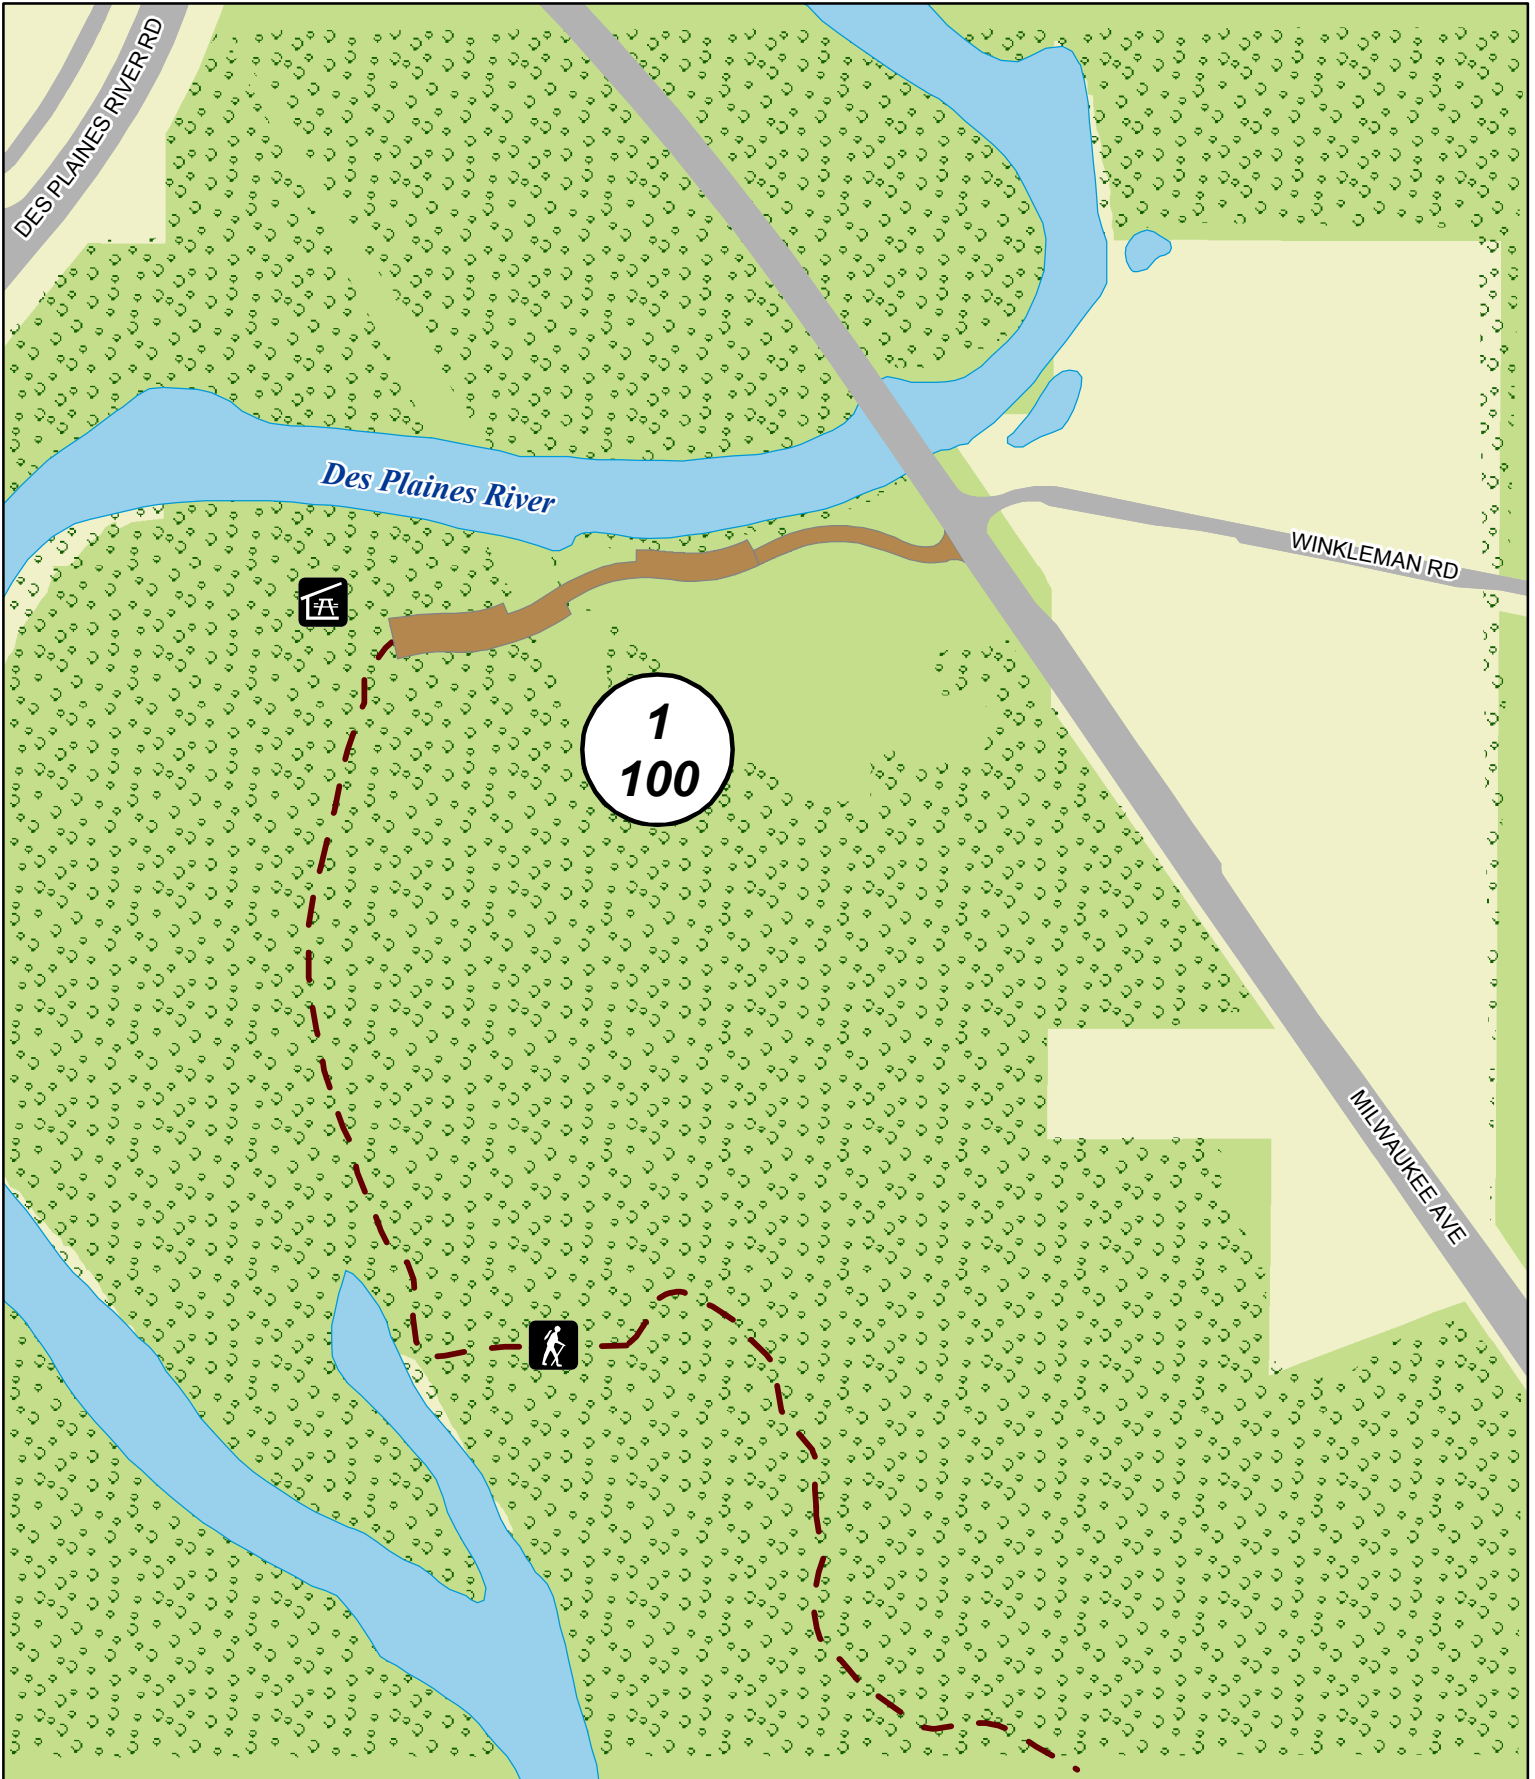

Picnic Groves

ALLISON WOODS

DES PLAINES DIVISION

NORTH
Rev. 1-2005

0 50 100 200 Feet

1
100 Grove Number
Capacity

 Shelter
 Parking

 Unpaved Trail
 Trees