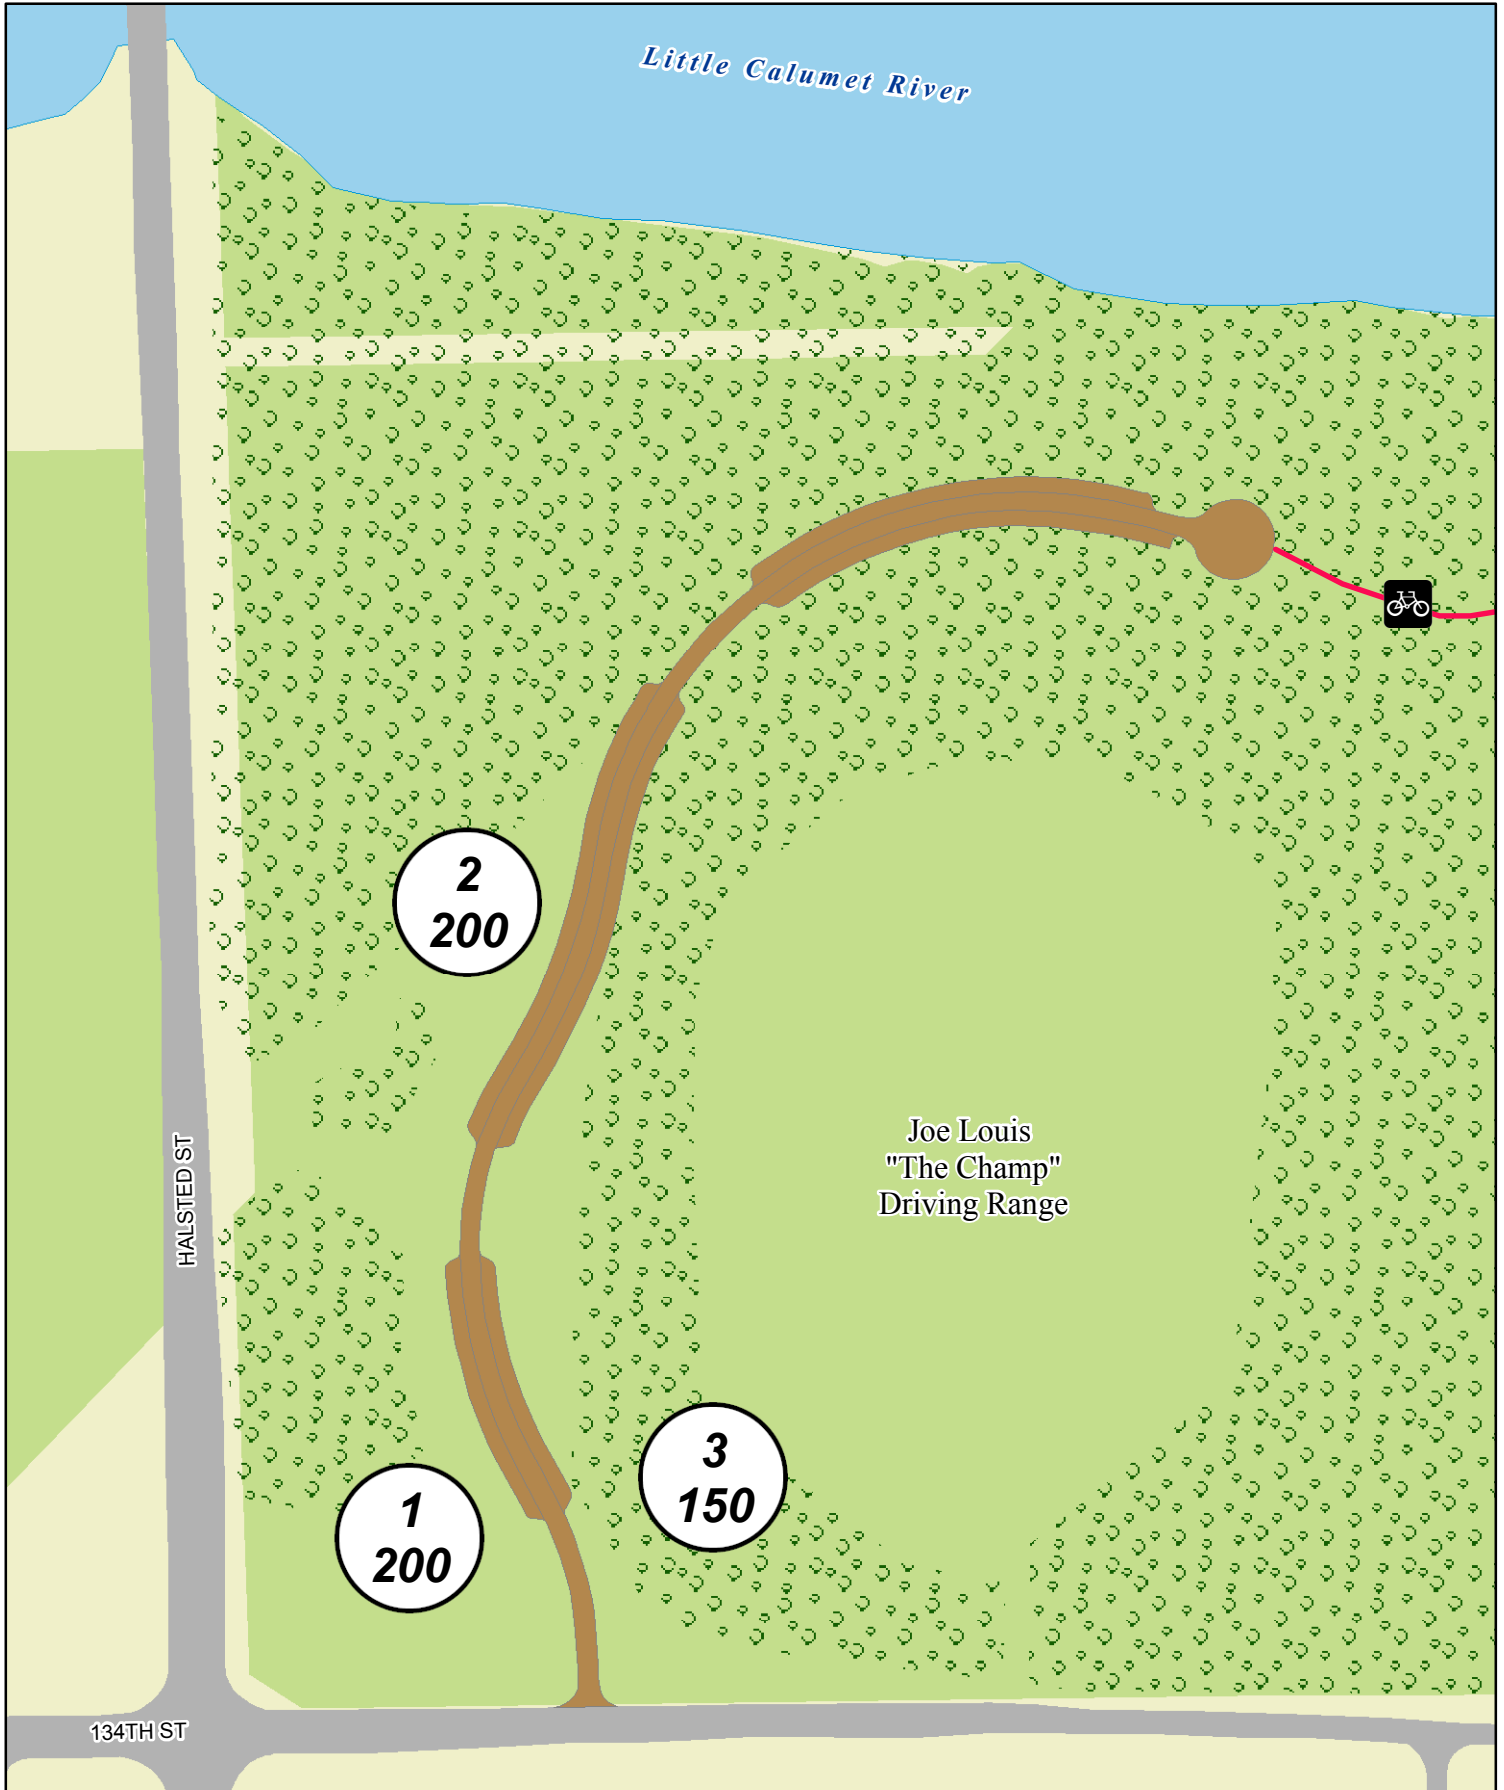

Picnic Groves

# WHISTLER WOODS

CALUMET DIVISION

*Little Calumet River*

1 — Grove Number  
000 — Capacity

Paved Trail

Trees

Parking