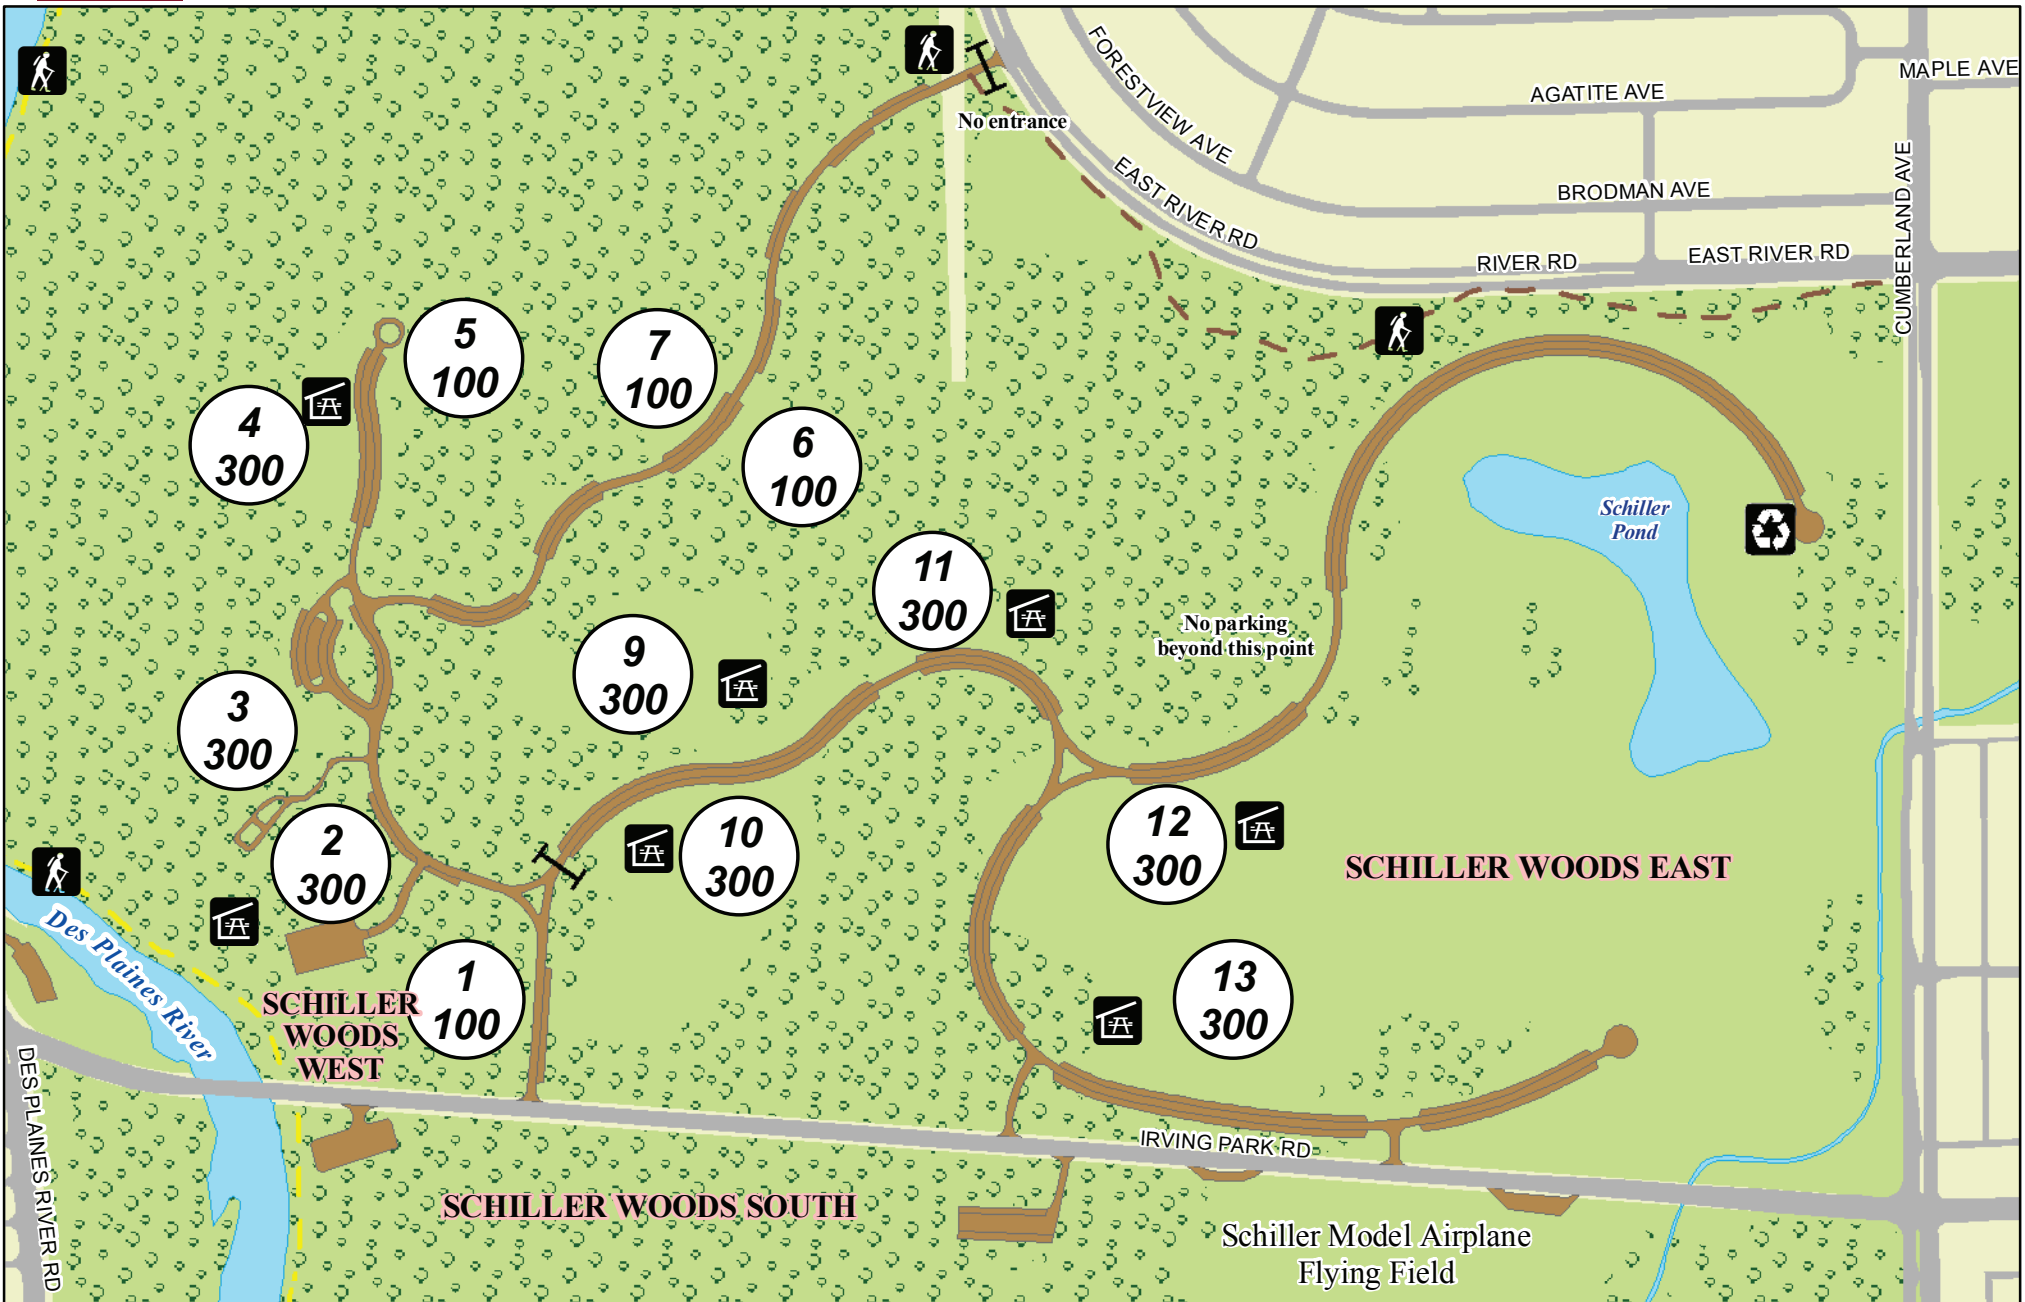

Picnic  
Groves

# SCHILLER WOODS

INDIAN BOUNDARY DIVISION

Rev. 04-2009

0 100 200 400 Feet

1  
000  
Grove Number  
Capacity

Recycling  
Shelter

Trees  
Parking

Unpaved Trail  
Barrier