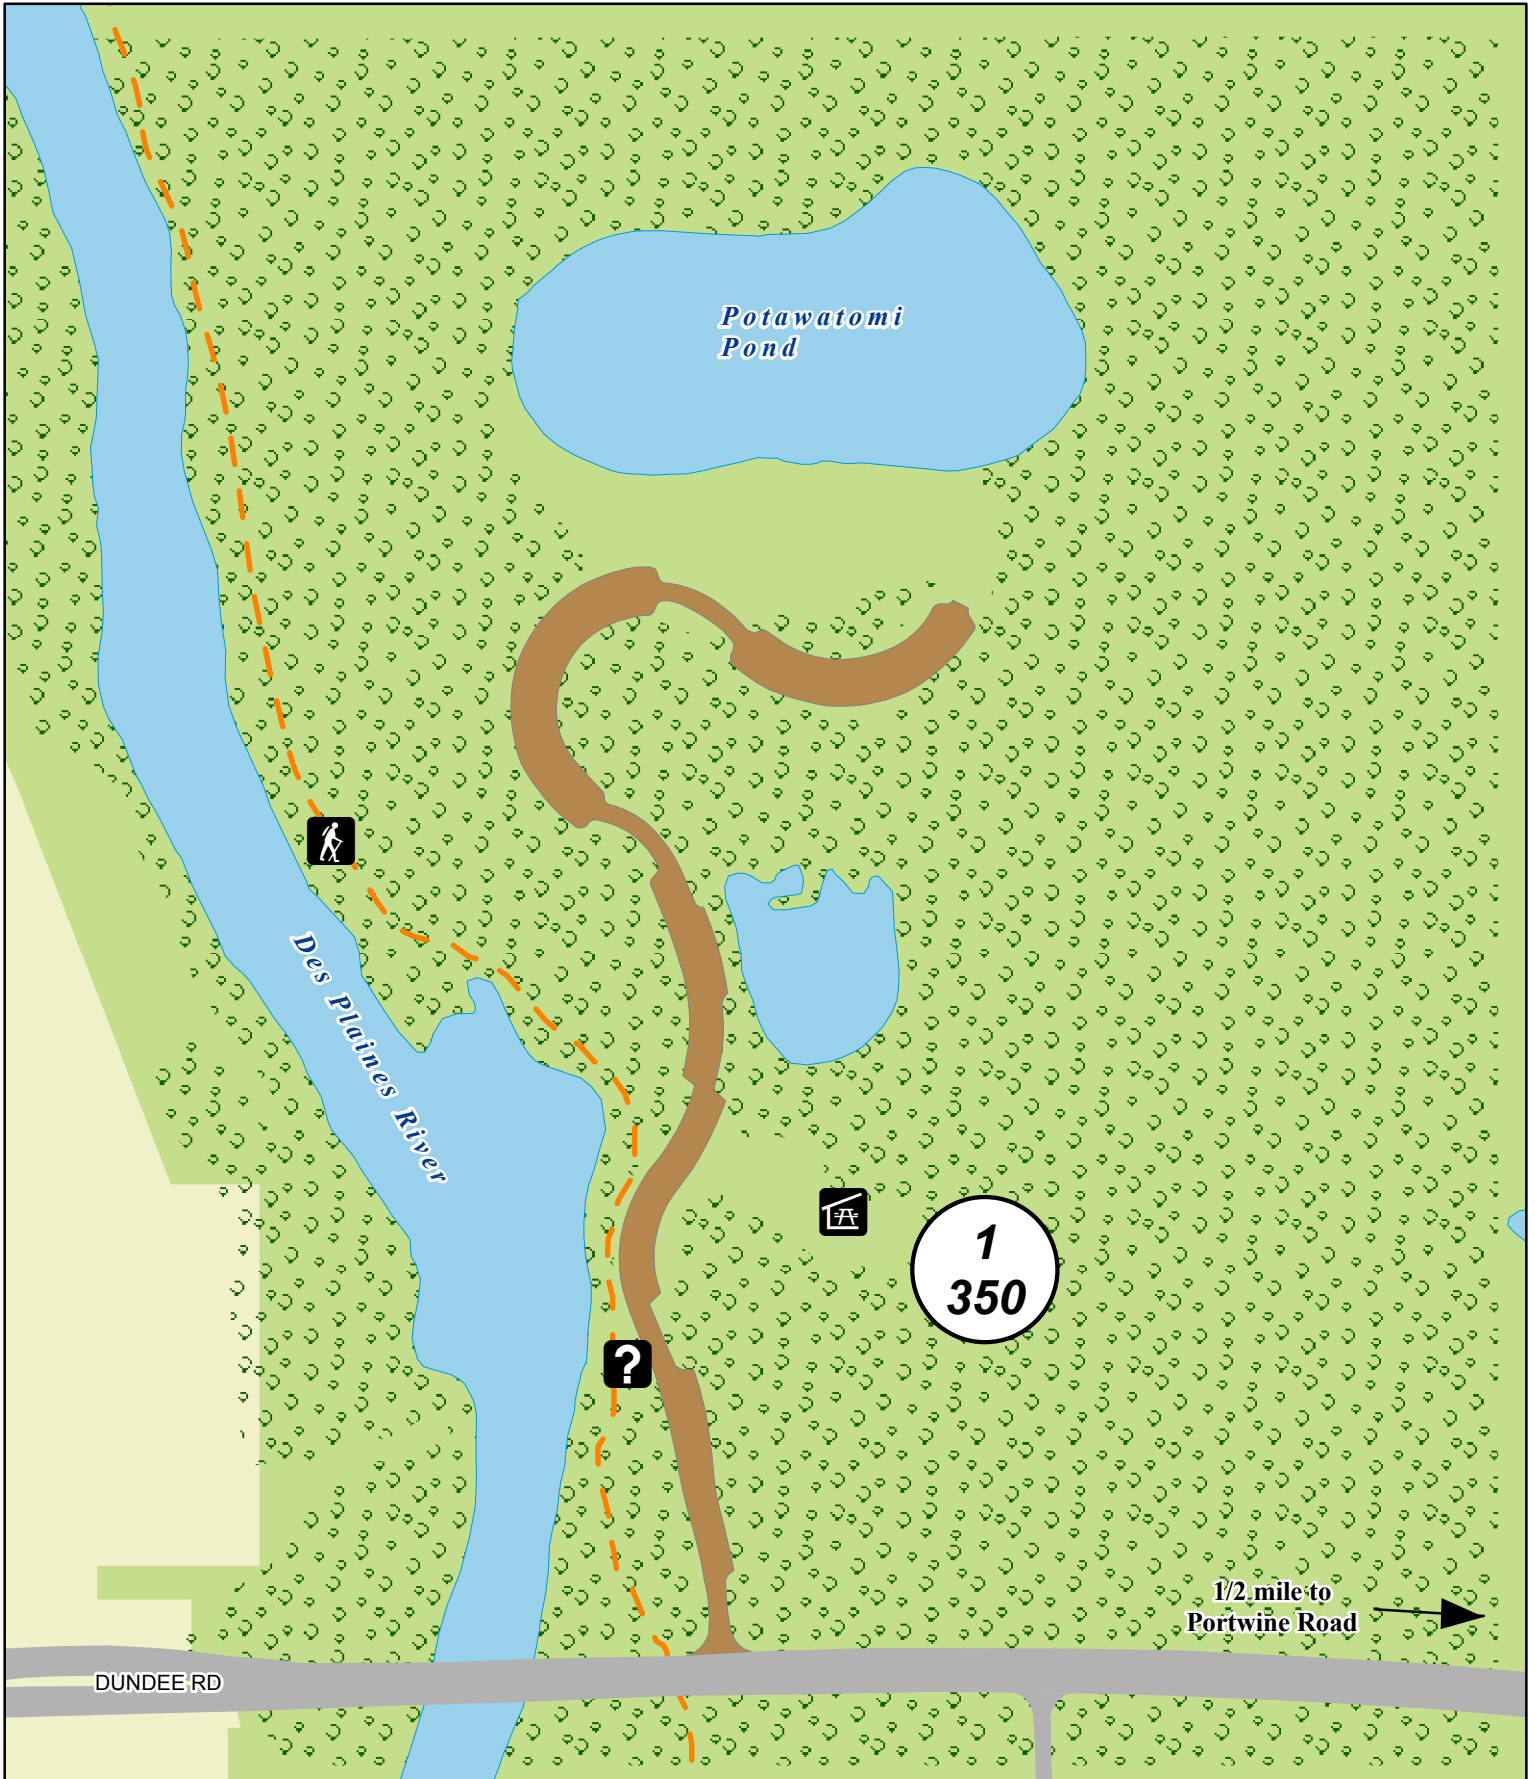

Picnic Groves

# POTAWATOMI WOODS

DES PLAINES DIVISION

Rev. 11-2007

0 50 100 200 Feet

1 — Grove Number  
000 — Capacity

? Information

Shelter

Parking

Unpaved Trail

Trees