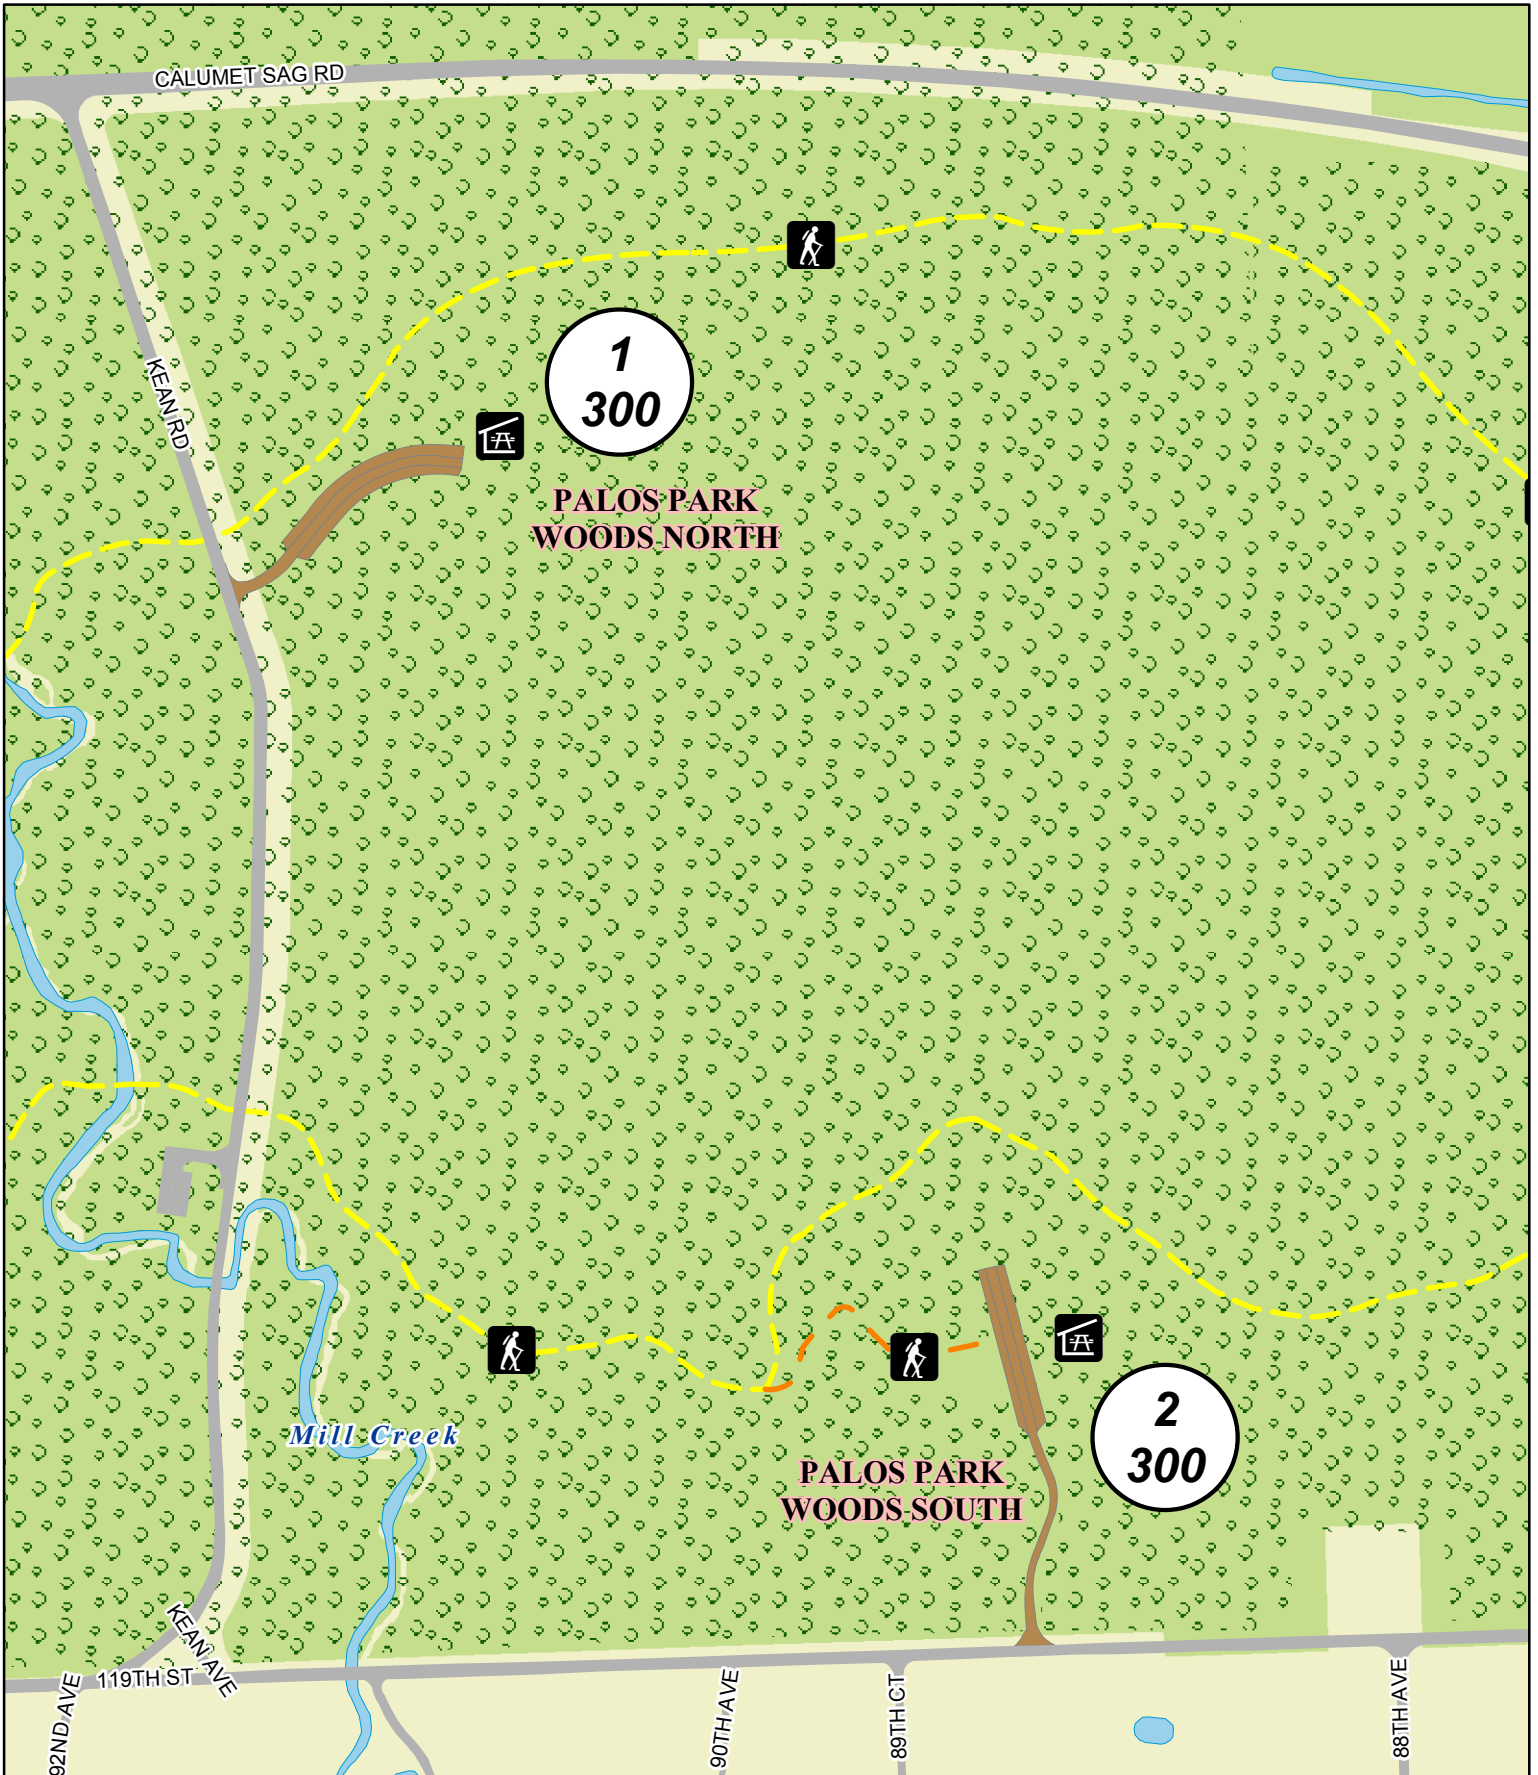

Picnic Groves

PALOS PARK WOODS

SAG VALLEY DIVISION

Rev. 12-2006

0 100 200 400 Feet

1 - Grove Number
000 - Capacity

 Shelter
 Parking

 Unpaved Trail
 Trees