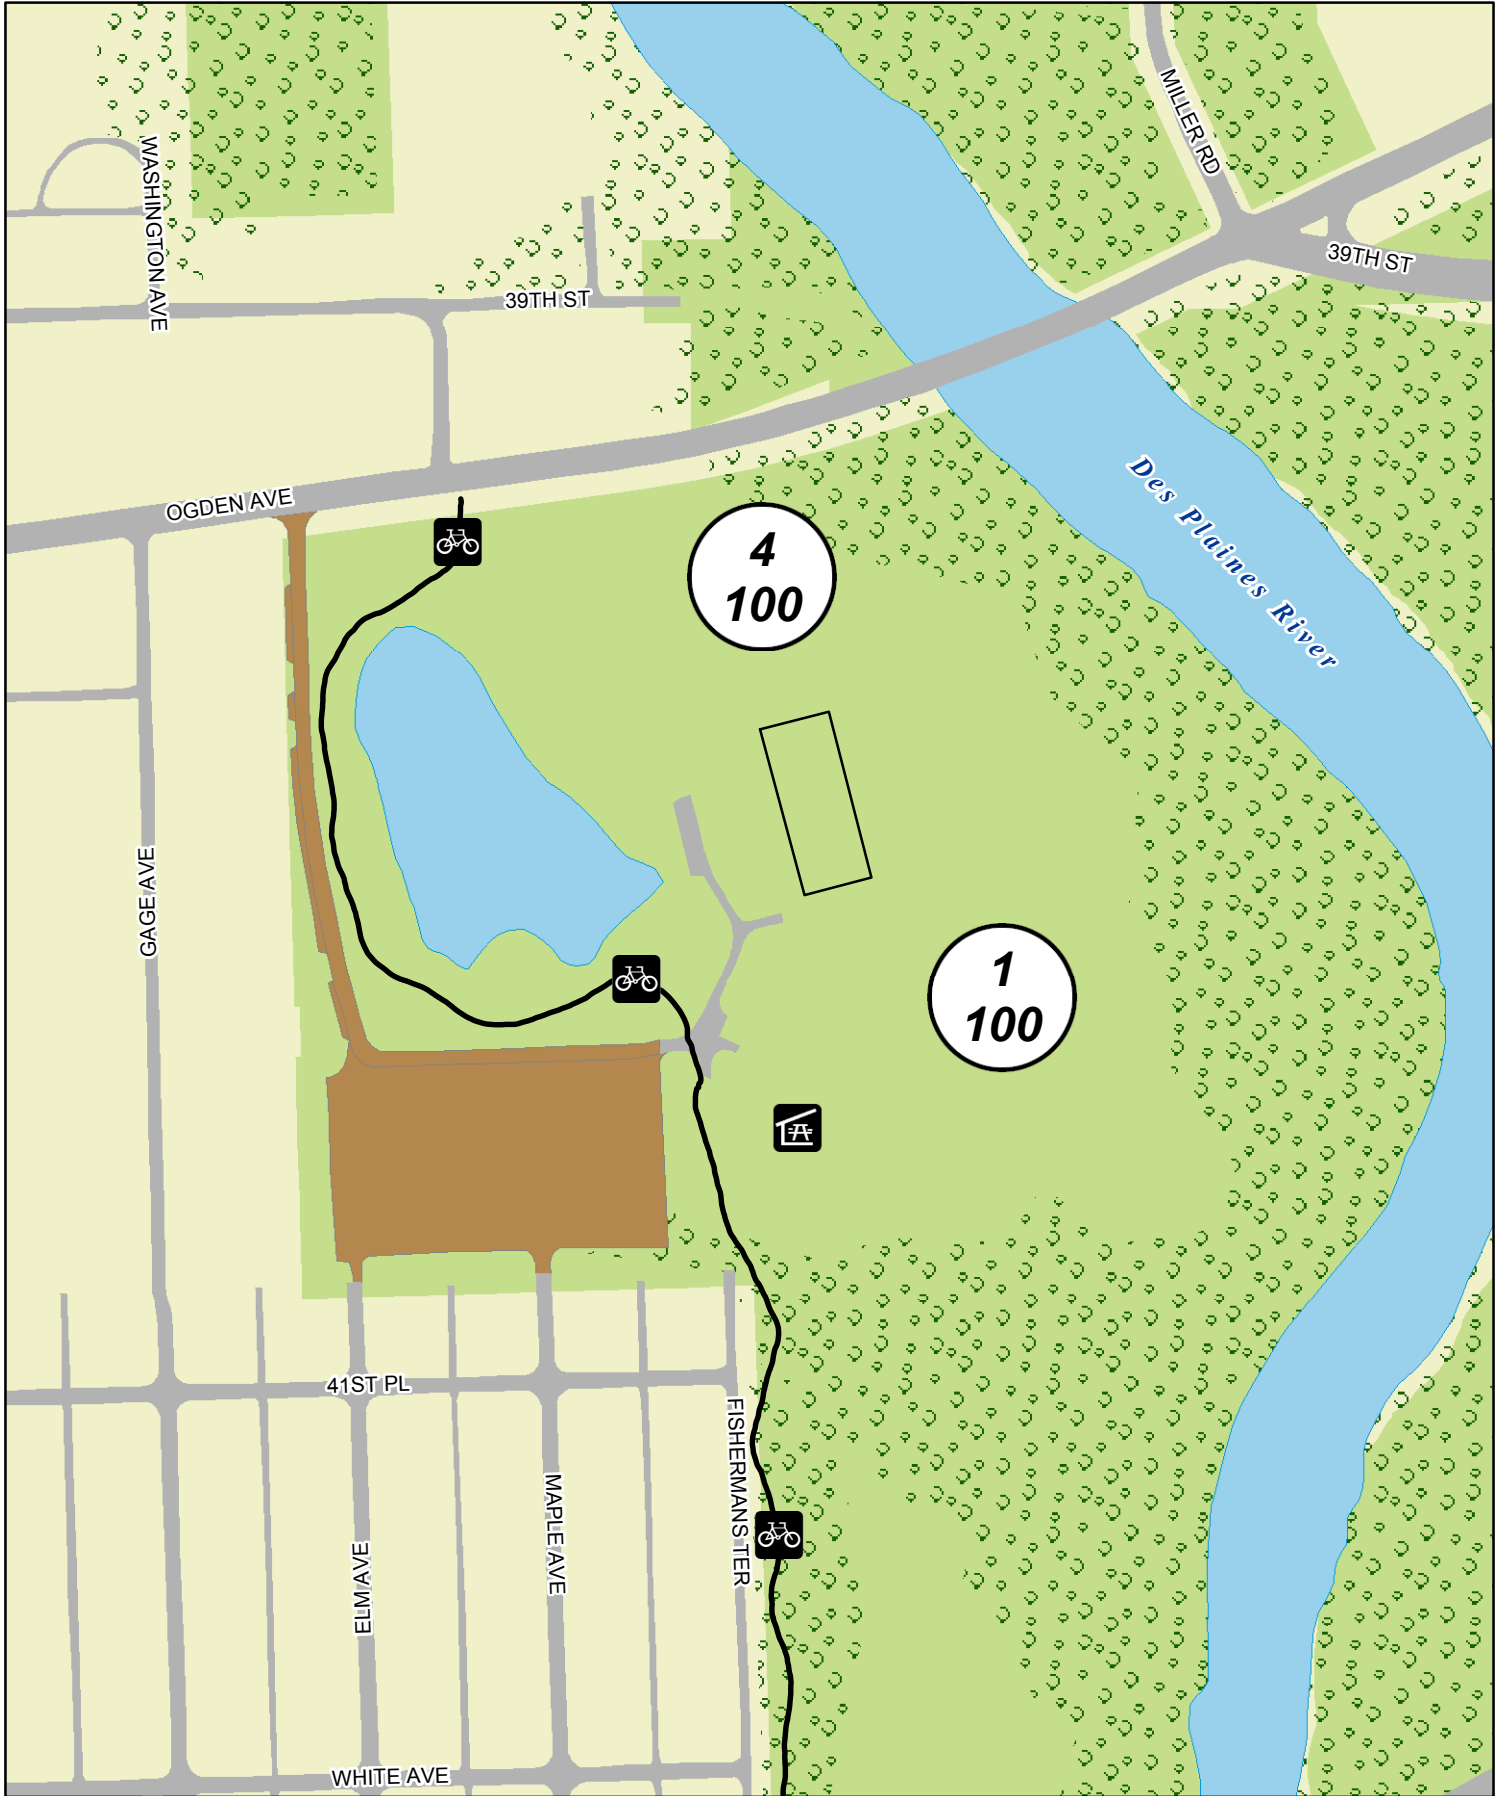

Picnic Groves

CERMAK WOODS

SALT CREEK DIVISION

1
000 Grove Number Capacity

Paved Trail

Shelter

Trees

Pool

Parking