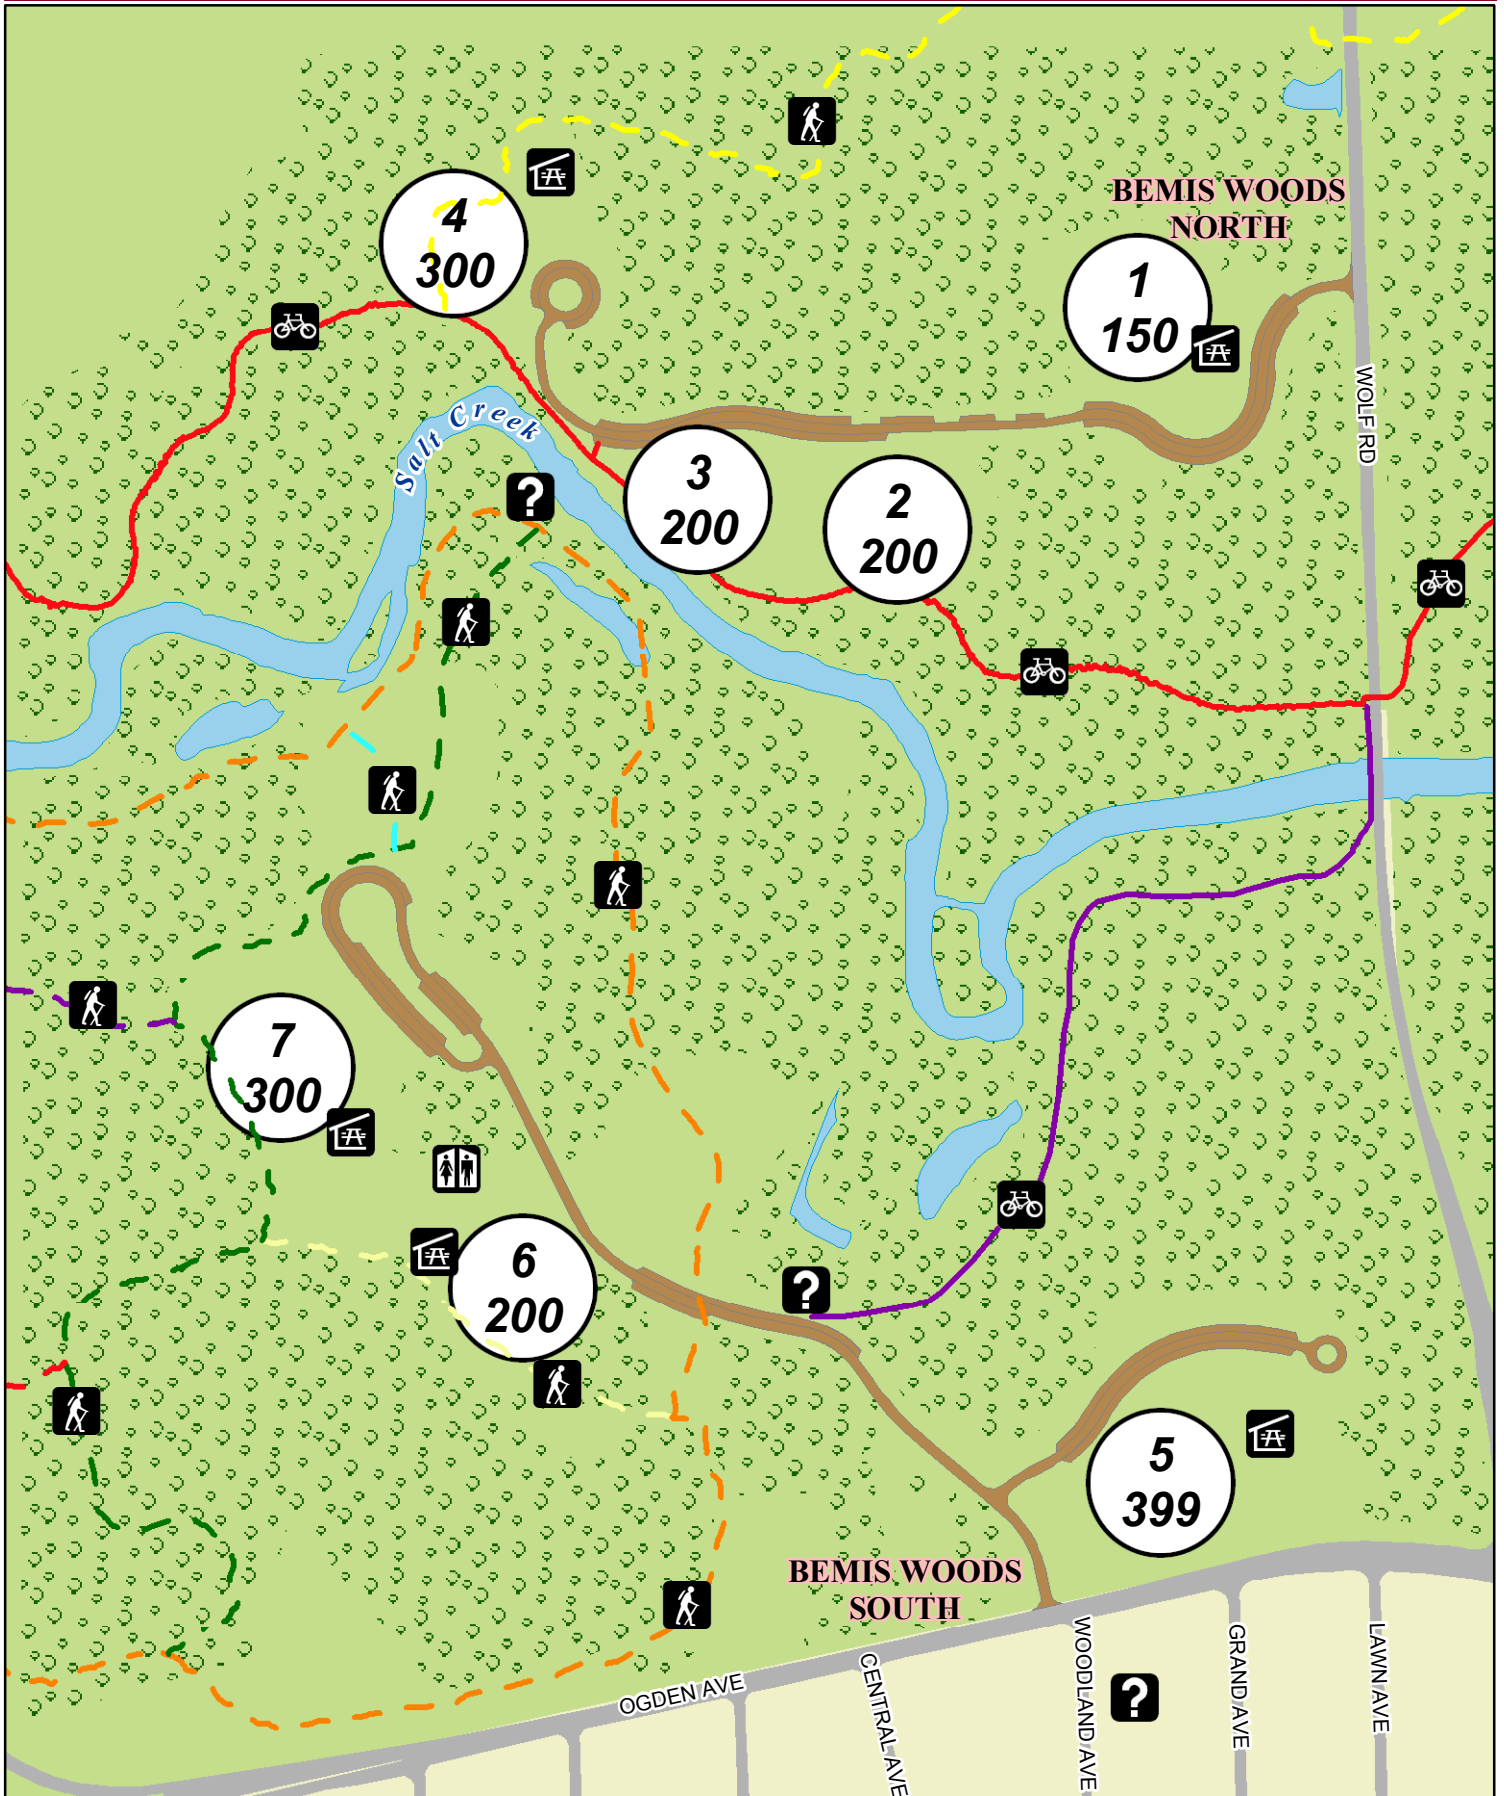

Picnic Groves

# BEMIS WOODS

SALT CREEK DIVISION

1 — Grove Number  
 000 — Capacity

? Information

Shelter

Restroom

Unpaved Trail

Paved Trail

Trees

Parking