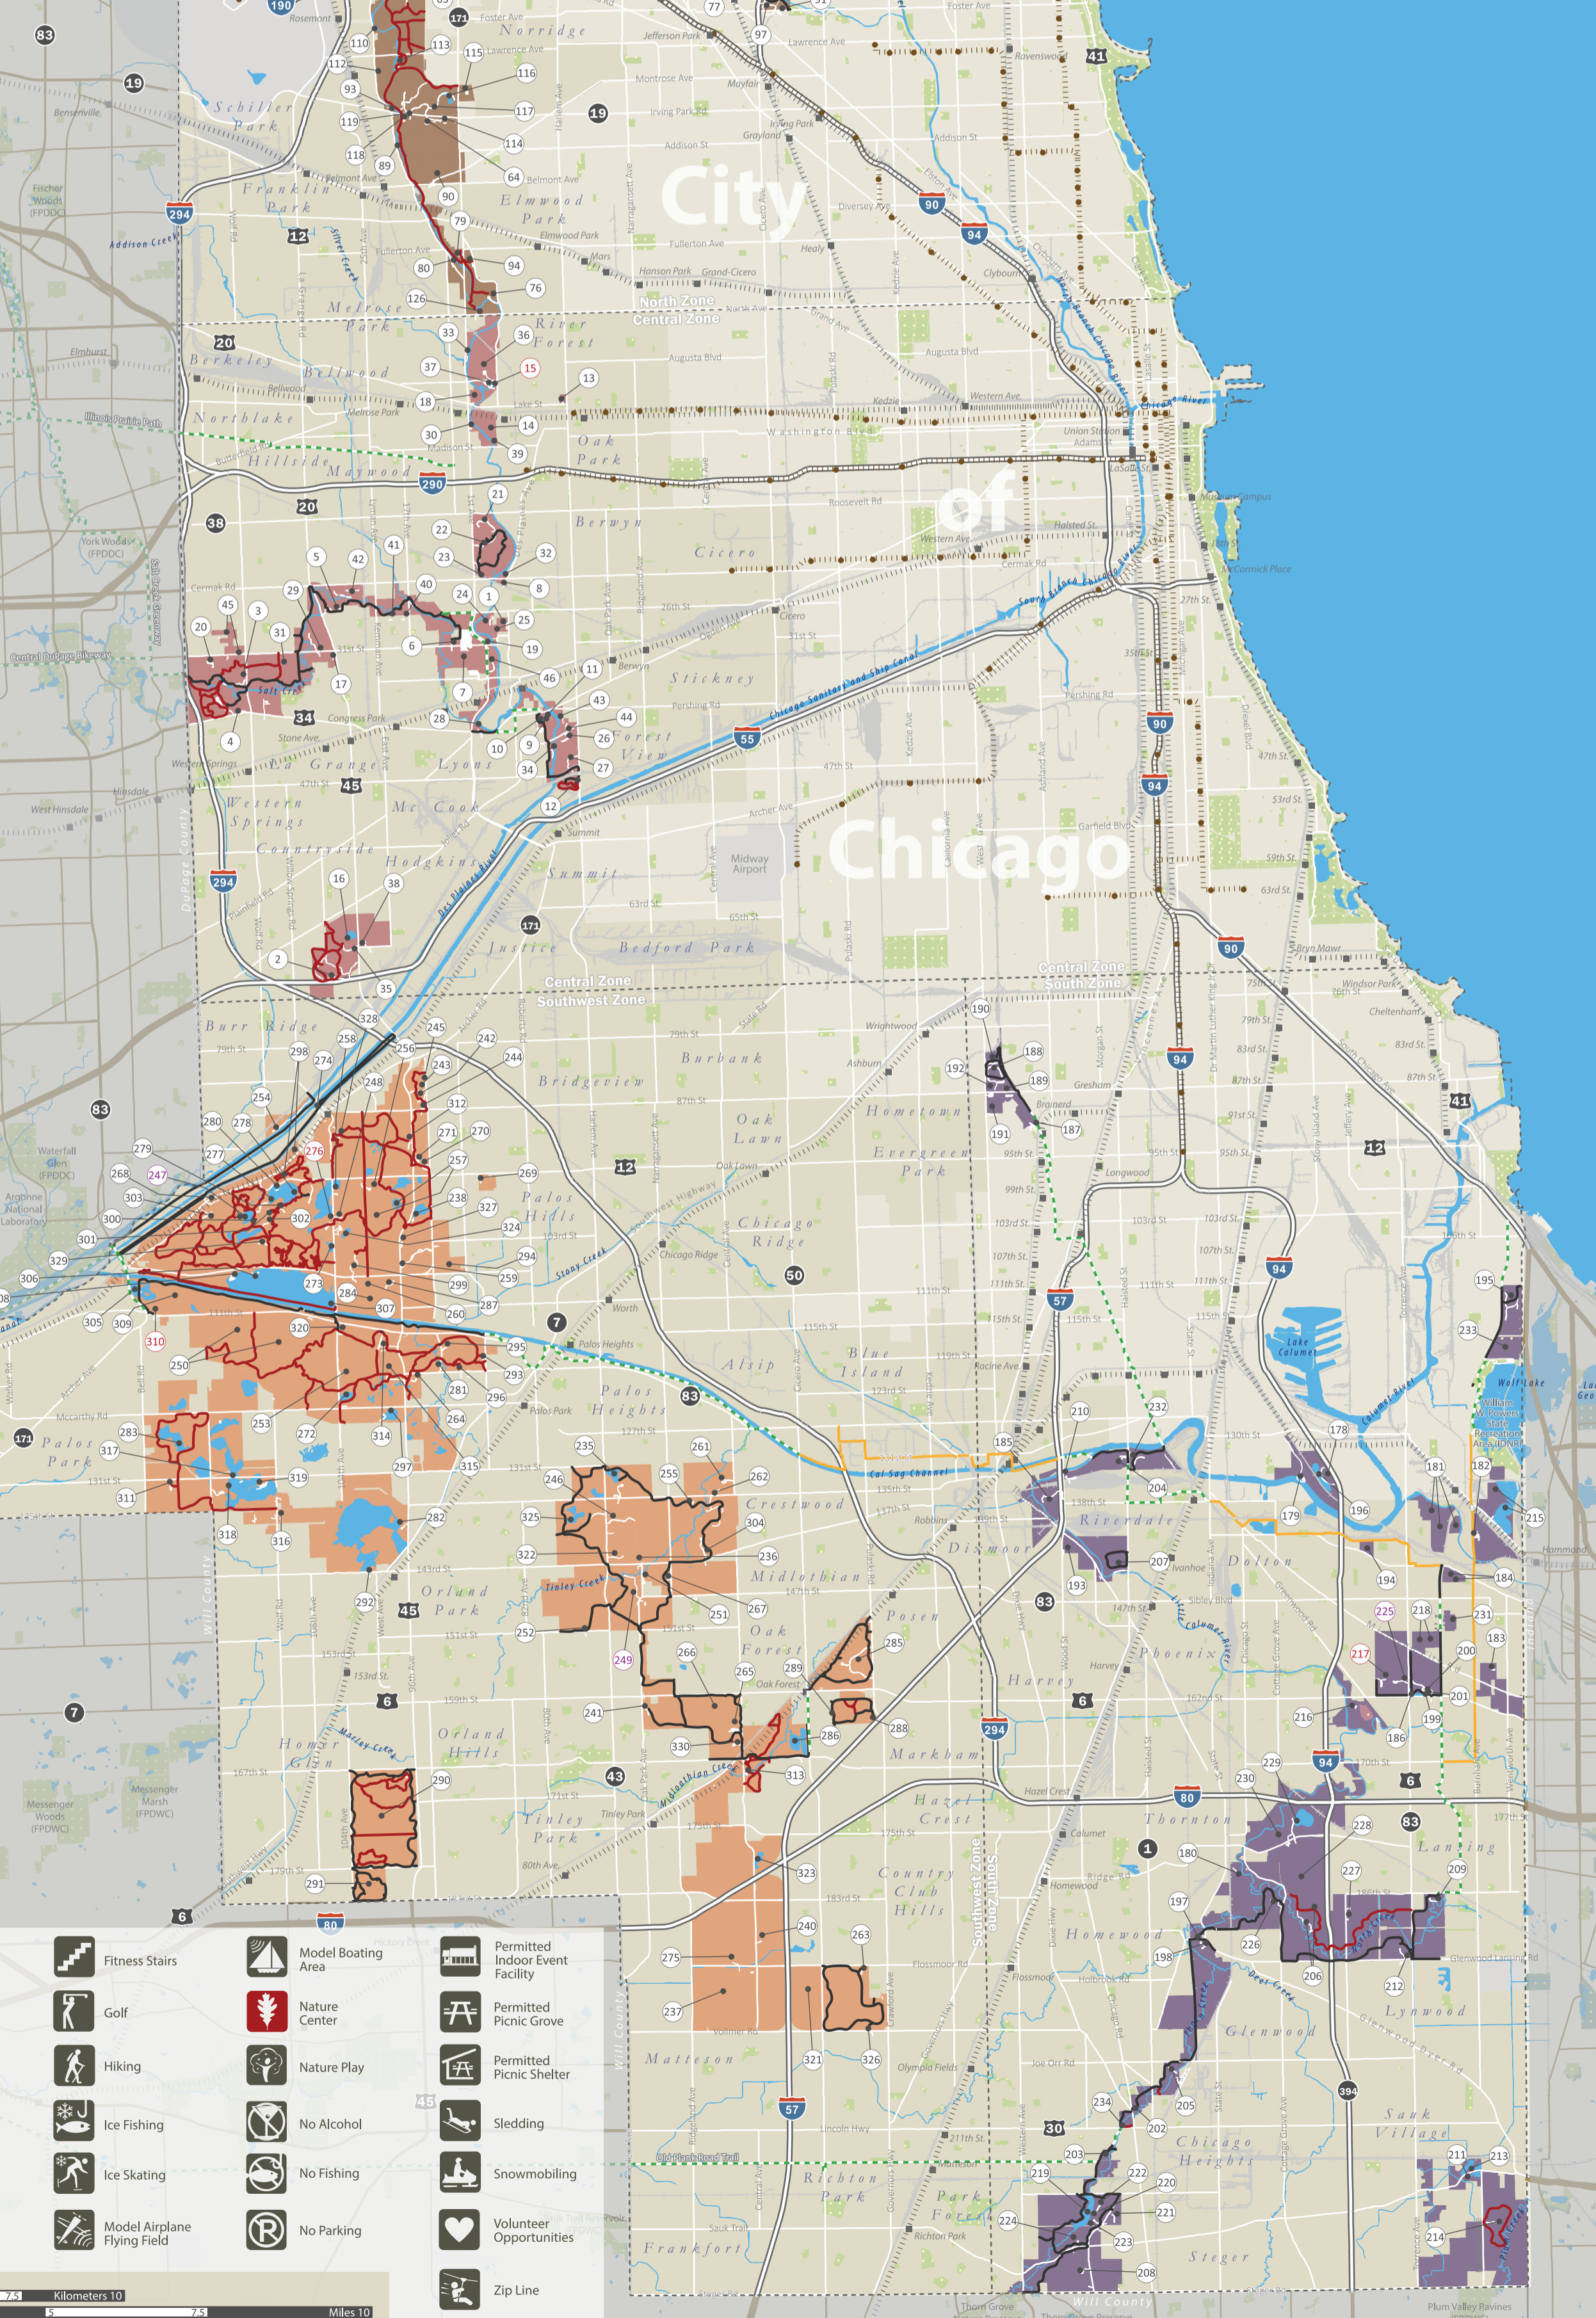

1. ### Southwest Zone
1. Arrowhead Lake
  2. Bachelor's Grove Woods
  3. Bartel Grassland Land & Water Reserve
  4. Belly Deep Slough
  5. Black Partridge Woods & Nature Preserve
  6. Bobolink Meadow Land & Water Reserve and Family Picnic Area
  7. Bremen Grove
  8. Buffalo Woods-Central
  9. Buffalo Woods-North
  10. Buffalo Woods-South
  11. Buffalo Woods Family Picnic Area
  12. Bur Oak Woods
  13. Camp Bullfrog & Bullfrog Lake
  14. Camp Kiwanis
  15. Equestrian Staging Area
  16. Camp Sullivan
  17. Cap Sauer's Holding
  18. Nature Preserve
  19. Carlson Springs Woods
  20. Catalina Grove
  21. Family Picnic Area
  22. Cherry Hill Woods
  23. Columbia Woods
  24. Coopers Hawk Family Picnic Area
  25. Country Lane Woods
  26. Cranberry Slough Nature Preserve
  27. Crawdad Slough
  28. Crooked Creek Woods
  29. Dan McMahon Woods
  30. Elizabeth A. Conkey Forest-North
  31. Elizabeth A. Conkey Forest-South
  32. Flossmoor Road Trailhead
  33. Forty Acre Woods
  34. George W. Dunne National Driving Range
  35. George W. Dunne National Golf Course
  36. Goesville Grove
  37. Family Picnic Area
  38. Henry De Tony Woods
  39. Hickory Hills Woods
  40. Hidden Pond Woods-East
  41. Hidden Pond Woods-West
  42. Horseshall Lake
  43. Joe's Pond
  44. John Husar I&M Canal Trailhead
  45. Killdeer Wetlands
  46. Little Red Schoolhouse Nature Center
  47. Maple Lake
  48. Maple Lake-East
  49. Mountain Bike Staging Area
  50. Maple Lake Boating Center
  51. Maple Lake Overlook
  52. McClaghrey Springs Woods
  53. McGinnis Slough
  54. McGinny Slough
  55. McMahon Woods & Fen Nature Preserve
  56. Midlothian Meadows
  57. Midlothian Reservoir
  58. Morrill Meadow
  59. Oak Forest Heritage Preserve - East
  60. Oak Forest Heritage Preserve - West
  61. Orland Grassland
  62. Orland & Water Reserve
  63. Orland Grassland South
  64. Orland Grove
  65. Paddock Woods
  66. Palos Fen Nature Preserve
  67. Palos Park Woods-North
  68. Palos Park Woods-South
  69. Papoose Lake
  70. Paw Paw Woods Nature Preserve
  71. Pioneer Woods
  72. Pulaski Woods
  73. Pulaski Woods-East
  74. Pulaski Woods-South
  75. Red Gate Woods
  76. Rubio Woods
  77. Sag Quaries
  78. Saganashkee Slough-Central
  79. Saganashkee Slough-East
  80. Saganashkee Slough - Boat Launch
  81. Sagavau Canyon Nature Preserve
  82. Sagavau Environmental Learning Center
  83. Sag Valley Equestrian Parking
  84. Sears Woods
  85. St. Michael Woods-East
  86. Swallow Cliff Woods-North
  87. Swallow Cliff Woods-South

create YOUR OWN ADVENTURE

In our forest preserves, you can boldly explore more than 300 miles of trails or join a group learning archery—the adventure is yours to create within nearly 70,000 acres at six nature centers, five campgrounds, 40 rivers and lakes, and nearly 300 picnic groves.

General Headquarters 536 N. Harlem Ave. River Forest, IL 60305
PHONE 800.870.3666
POICE 708.771.1000
VOLUNTEER HOTLINE 773.631.1790

In case of emergency, call 911

EVENTS AND PROGRAMS

Learn more about fun and educational events and programs focused on hiking, fishing, kayaking, gardening and more.

fpdcc.com/events

FIND THE TRAIL

Use our interactive map on your computer or phone to plan a trip, navigate through the preserves and discover new opportunities.

map.fpdcc.com

BEFORE YOU GO

Visit our trail closures page for all the latest information about trail and preserve closures, prescribed burns and other work.

fpdcc.com/closures

Icon Key